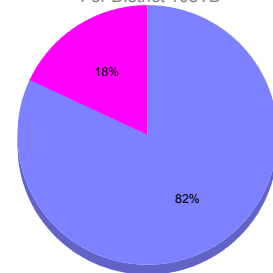

Membership Results 2011-2012

Goal, New, Dropped, Gain/Loss

Comparison of Membership Gain/Loss

Current Year Compared to the Previous Year

Gender Comparison 2010-2011

For District 108TB

Oct/Nov/Dec
Male Female