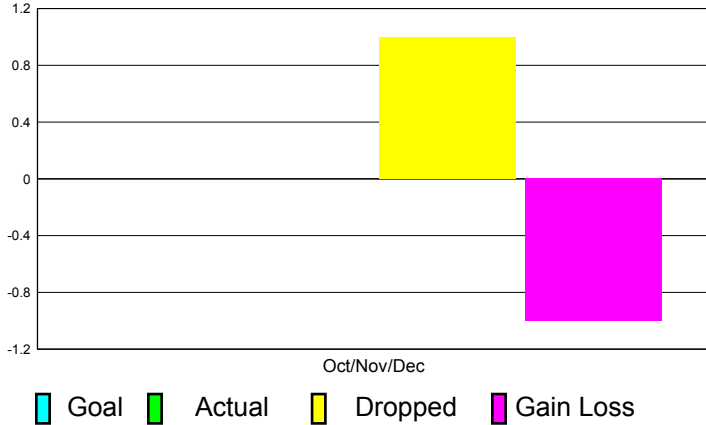

GMT Reports for District (or Undistricted) **District 108TB**

GMT: Federico STEINHAUS

Location: ITALY

GMT CA: 4

CLUBS

**Club Results
2011-2012**

**Clubs
2010-2011**

Month	New Club Goal	Actual New Clubs	Actual Dropped Clubs	Gain/Loss of Clubs	Gain/Loss of Clubs
Oct/Nov/Dec	0	0	1	-1	-1
Totals	0	0	1	-1	-1

Club Results 2011-2012

Goal, New, Dropped, Gain/Loss

Comparison of Club Gain/Loss

Current Year Compared to the Previous Year

YTD Status Quo Clubs 2010-2011

Status Quo Clubs Compared to Status Quo Members

MEMBERSHIP