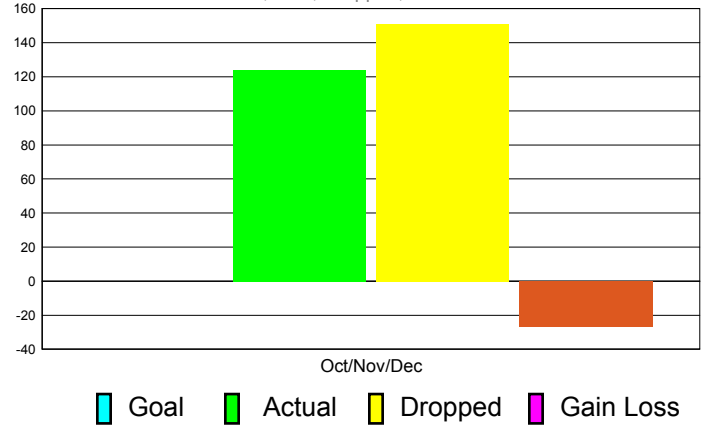

Membership Results 2011-2012

Goal, New, Dropped, Gain/Loss